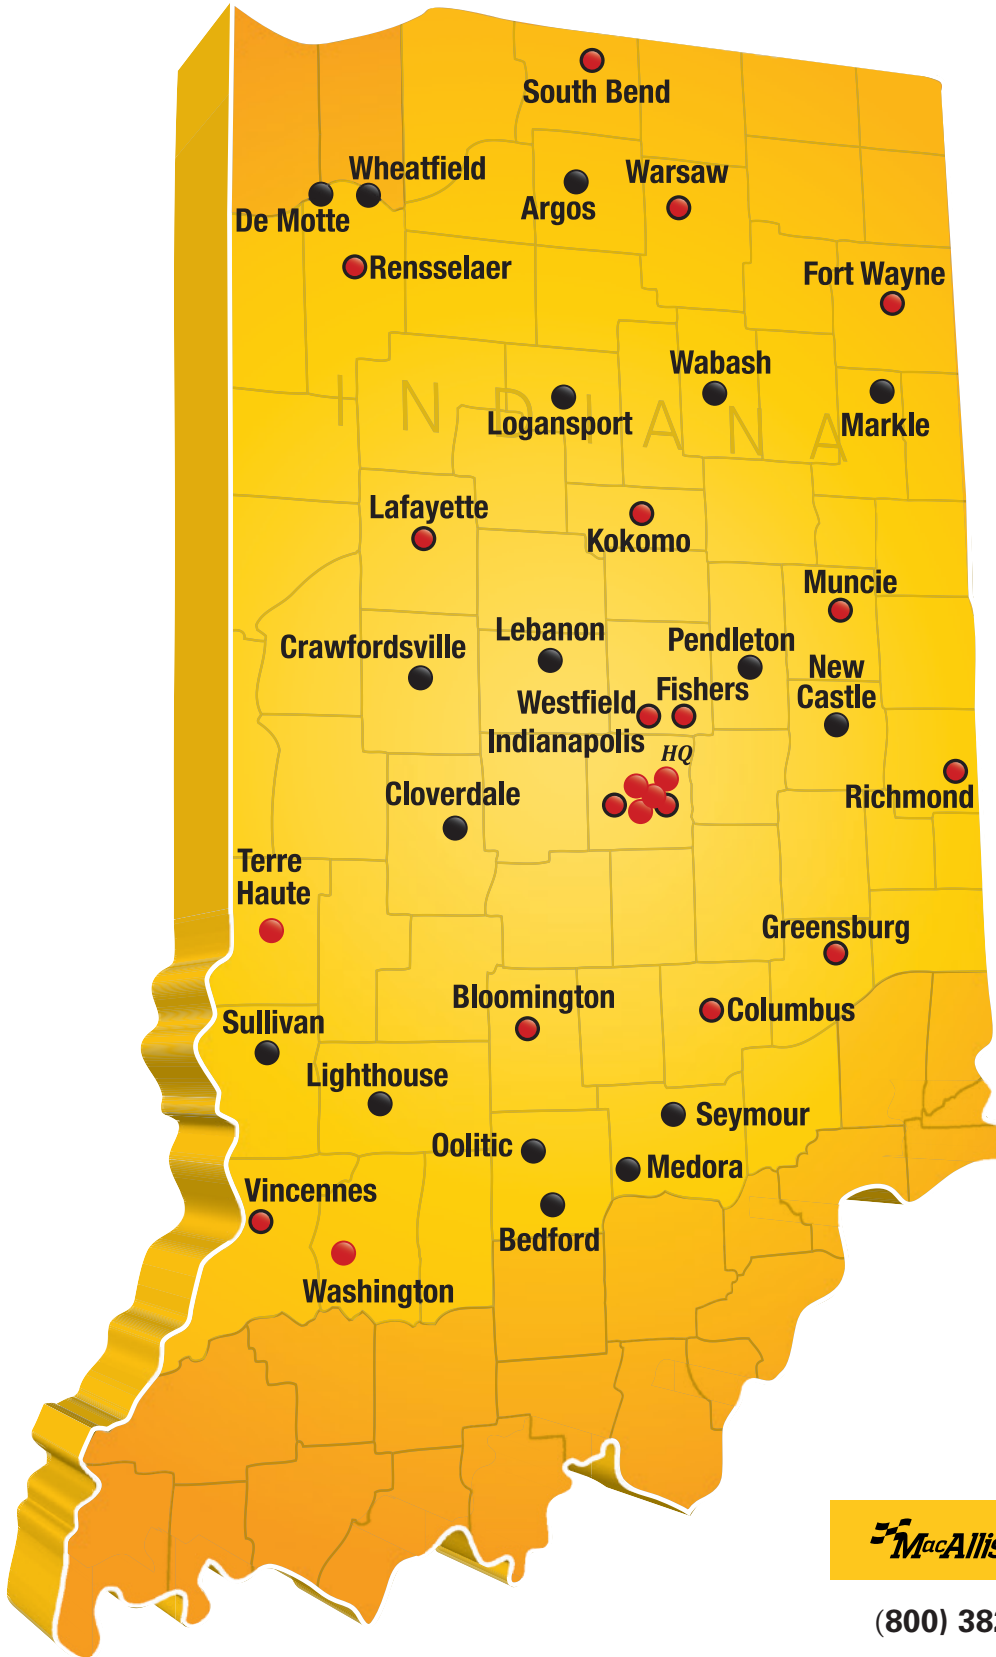

DROP BOX & BRANCH LOCATIONS

- MacAllister Branch
- Drop Box at MacAllister Branch
- Drop Box

MACALLISTER BRANCHES

- Indianapolis HQ**
(317) 545-2151 • (800) 382-1896

- Indianapolis SE Ag/Bus**
(317) 591-9100 • (866) 862-2228